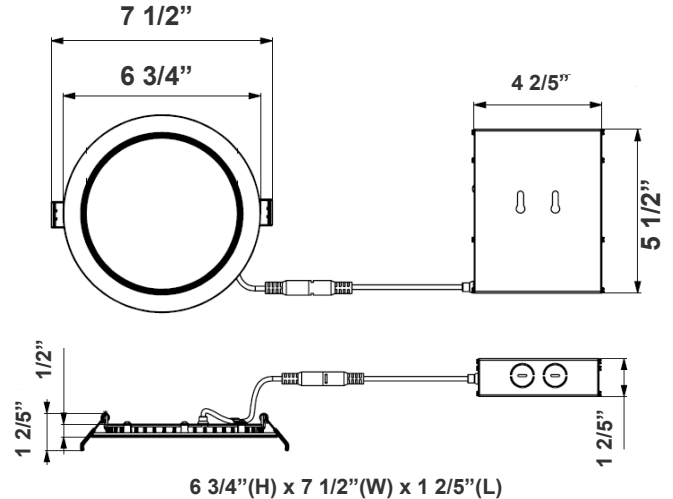

Selection:

This is a 6" LED Commercial Slim Recessed Regressed Baffle Lights which are Ideal for New as Well as Old Residential and Commercial Constructions.

Features

- Optics: White Translucent Acrylic
- Die-Cast Aluminum With Powder Coat Finish
- Junction Box Included With Fixture
- 7-Year Warranty

Technical Specifications

Electrical:

- Voltage: 120-277V
- Wattage: 12W
- Power Factor: >0.9
- Efficacy: 79 LPW

Mechanical:

- Die-Cast Aluminum With White Powder Coat Finish
- Junction Box Included With Fixture
- Junction Box thickness: 1-3/8"
- Cut-out Hole Diameter: 6-1/4"
- 24" DC cord from driver box to fixture
- Operating Temperature: -4°F to 104°F
- Recessed Mounting
- 5-Year Warranty
- Suitable for Wet location

Lighting:

- Dimming: 0-10V Dimmable
- Optics: White Translucent Acrylic
- Total Lumens: 900LM
- Color Temperatures: 3000K/ 4000K/ 5000K
- Color Rendering Index: CRI ≥ 90
- Rated life: 50,000 Hrs
- Beam Angle: 110°

Applications:

- New as well as Old Residential
- Commercial Constructions