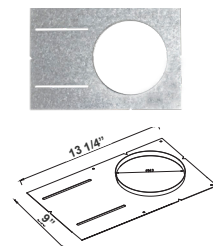

WG-Z9-Z9-Z2

Photometrics: RSLC6-BF

BUG Rating: B1-U1-G0

Area 35'x 35' Mounting Height: 9'

Other Views:

Side View

Front View

Back View

Sample Ordering

Model	Wattage	Baffle	Color Temp.
RSLC6	12W	BF	<input type="checkbox"/> 3000K <input type="checkbox"/> 4000K <input type="checkbox"/> 5000K

Accessories:

Blank = No Option For Accessories
 RSL6-RI = 6" Round Rough-in Plate, 26" Long
 RSL6-RI-13 = 6" Round Rough-in Plate, 13" Long
 RSL-BF-EXT-6IN = RSL-BF 6in DC extension cord
 RSL-BF-EXT-10IN = RSL-BF 10in DC extension cord
 RSL-BF-EXT-20IN = RSL-BF 20in DC extension cord
 RSL-346-RIBH = 3", 4", 6" (Adjustable) Galvanized plate with Bar Hangers
 RSL6-GR = Goof Ring For 6in Lights with Butterfly Wings

ACCESSORIES:

RSL6-RI
26" x 8 1/4"

RSL6-RI-13
13 1/4" x 9"

RSL-BF-EXT-6IN
RSL-BF-EXT-10IN
RSL-BF-EXT-20IN

RSL6-GR
7 1/4"

RSL-346-RIBH

Example:

- RSLC6-12W-BF-30K
- RSLC6-12W-BF-30K
RSL-BF-EXT-6IN