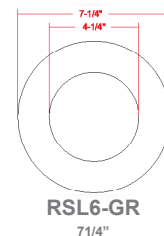

WG-Z9-Z9-Z2

Photometrics: RSLC6-BF

BUG Rating: B1-U1-G0

Area 35'x 35' Mounting Height: 9'

Other Views:

Side View

Front View

Back View

Sample Ordering

Model	Wattage	Baffle	Color Temp.
RSLC6	12W	BF	<input type="checkbox"/> 3000K <input type="checkbox"/> 4000K <input type="checkbox"/> 5000K

Accessories:

Blank = No Option For Accessories
 RSL6-RI = 6" Round Rough-in Plate, 26" Long
 RSL6-RI-13 = 6" Round Rough-in Plate, 13" Long
 RSL-BF-EXT-6IN = RSL-BF 6in DC extension cord
 RSL-BF-EXT-10IN = RSL-BF 10in DC extension cord
 RSL-BF-EXT-20IN = RSL-BF 20in DC extension cord
 RSL-346-RIBH = 3", 4", 6" (Adjustable) Galvanized plate with Bar Hangers
 RSL6-GR = Goof Ring For 6in Lights with Butterfly Wings

ACCESSORIES:

RSL6-RI
26" x 8 1/4"

RSL6-RI-13
13 1/4" x 9"

RSL-BF-EXT-6IN
RSL-BF-EXT-10IN
RSL-BF-EXT-20IN

RSL6-GR
7 1/4"

RSL-346-RIBH

Example:

- RSLC6-12W-BF-30K
- RSLC6-12W-BF-30K
RSL-BF-EXT-6IN