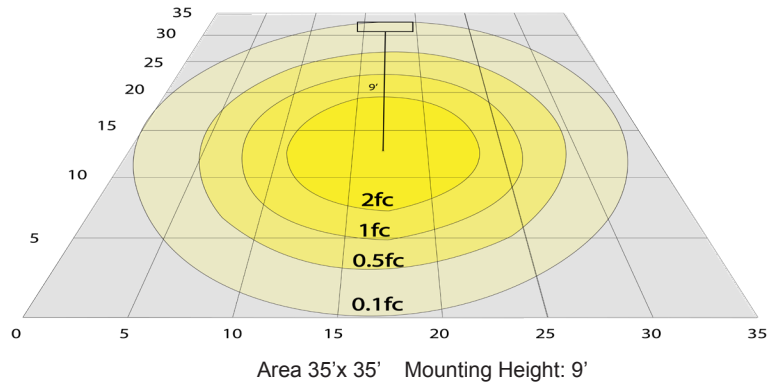

Lighting:

- Dimming: 0-10V Dimmable
- Optics: White Translucent Acrylic
- Total Lumens: 900LM
- Color Temperatures: 3000K/ 4000K/ 5000K
- Color Rendering Index: CRI ≥ 90
- Rated life: 50,000 Hrs
- Beam Angle: 110°

WG-Z9-Z9-Z2

Photometrics: RSLC6-BF

BUG Rating: B1-U1-G0

Area 35'x 35' Mounting Height: 9'

Other Views:

Side View

Front View

Back View