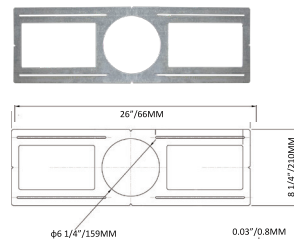

ACCESSORIES:

RSL6-RI
26" x 8 1/4"