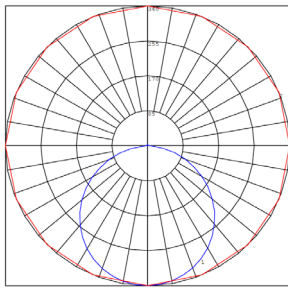

WG-Z9-Z9-Z2

Photometrics: RSLC6-BF

BUG Rating: B1-U1-G0

Area 35'x 35' Mounting Height: 9'

Other Views:

Side View

Front View

Back View